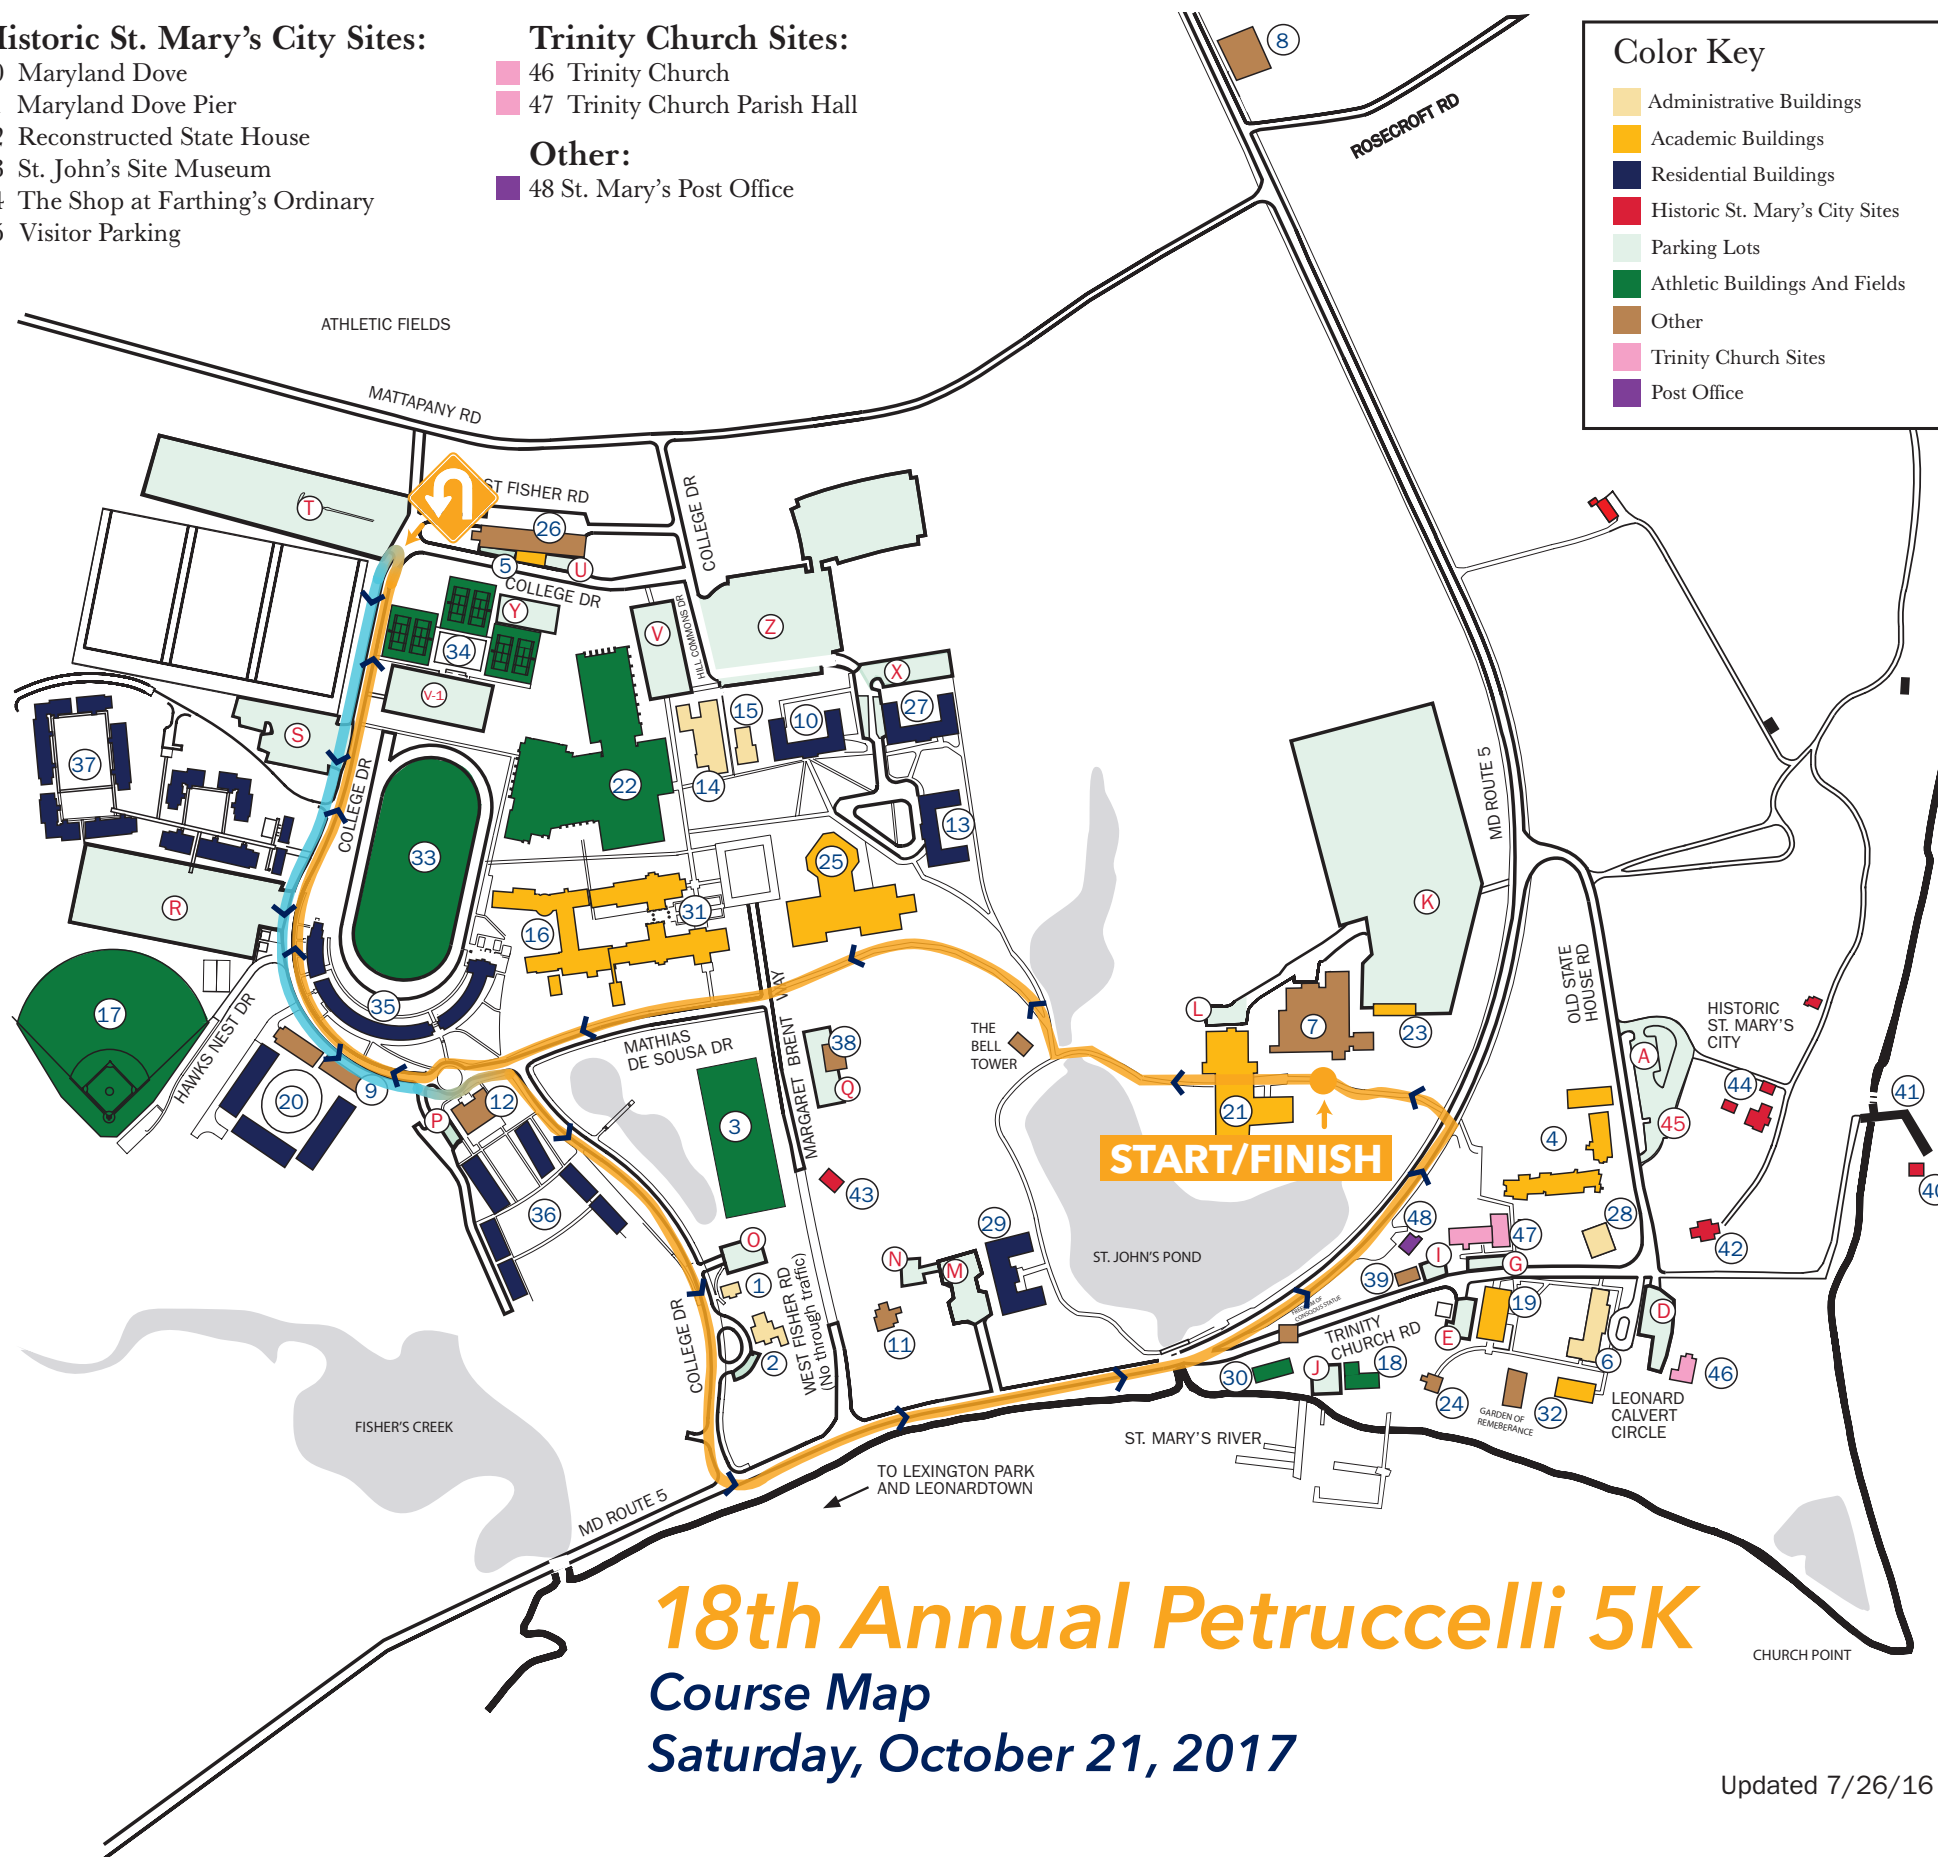

St. Mary's Campus Buildings:

- 1 Admissions Annex
- 2 Admissions Office
- 3 Admissions Field
- 4 Anne Arundel Hall
- 5 Art Annex
- 6 Calvert Hall
- 7 Campus Center
- 8 Campus Community Farm
- 9 The Campus Pub
- 10 Caroline Residence Hall
- 11 Cobb House
- 12 Daugherty-Palmer Commons (DPC)
- 13 Dorchester Residence Hall
- 14 Glendening Hall
- 15 Glendening Annex
- 16 Goodpaster Hall
- 17 Hawk's Nest
- 18 James P. Muldoon River Center
- 19 Kent Hall
- 20 Lewis Quad Residence
- 21 Library
- 22 Michael P. O'Brien Athletics and Recreation Center (MPOARC)
- 23 Margaret Brent Hall
- 24 May Russell Alumni Lodge
- 25 Montgomery Hall Fine Arts Center
- 26 Physical Plant
- 27 Prince George Residence Hall
- 28 Public Safety Office
- 29 Queen Anne Residence Hall
- 30 Rowing Center
- 31 Schaefer Hall
- 32 St. Mary's Hall (Auerbach Auditorium)
- 33 Seahawk Stadium
- 34 Tennis Complex
- 35 Townhouse Crescent Residence Area
North Crescent
South Crescent
- 36 Townhouse Green Residence Area
Eleanor Digges Harrington House
Geneva Boone House
Homer L. Dodge House
Margeret Wing Dodge House
Aurine B. Morsell House
Bernard C. Trueschler House
- 37 Waring Commons Residence Area
- 38 Wellness Center
- 39 White House

Historic St. Mary's City Sites:

- 40 Maryland Dove
- 41 Maryland Dove Pier
- 42 Reconstructed State House
- 43 St. John's Site Museum
- 44 The Shop at Farthing's Ordinary
- 45 Visitor Parking

Trinity Church Sites:

18th Annual Petruccelli 5K
Course Map
Saturday, October 21, 2017