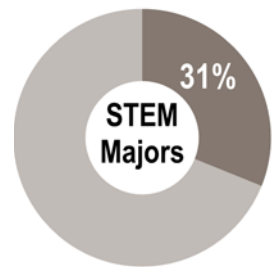

**345**  
students  
graduated with  
**443**  
majors

BA degrees: 216 (63%)  
BS degrees: 129 (37%)

Most Popular Majors: (click [here](#) to see full list)

Maryland 94%

International 1%

First-Time Student  
73%