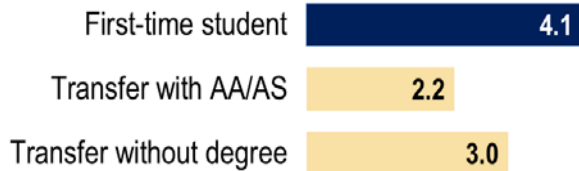

Average Time to Degree (years):

High-Impact Practices:

71%

Community Service/
Volunteer Work

58%

St. Mary's Project

45%

International
Experience

41%

Internship