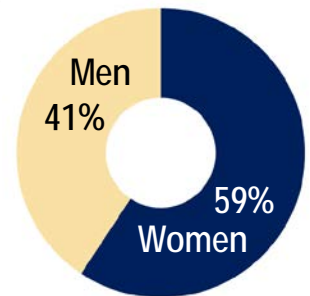

**345**  
students  
graduated with  
**443**  
majors

BA degrees: 216 (63%)  
BS degrees: 129 (37%)

Most Popular Majors: (click [here](#) to see full list)

Maryland 94%

International 1%

First-Time Student  
73%

Transfer  
27%

Average Time to Degree (years):

High-Impact Practices:

**71%**

Community Service/  
Volunteer Work

**58%**

St. Mary's Project

**45%**