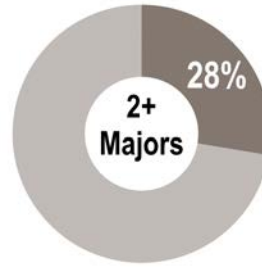

**345**  
students  
graduated with  
**443**  
majors

BA degrees: 216 (63%)  
BS degrees: 129 (37%)

Most Popular Majors: (click [here](#) to see full list)

Maryland 94%

International 1%

First-Time Student  
73%

Transfer  
27%

Average Time to Degree (years):

High-Impact Practices:

**71%**

Community Service/  
Volunteer Work

**58%**

St. Mary's Project

**45%**