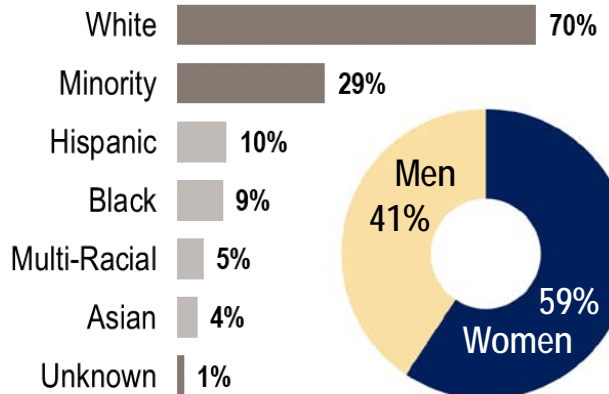

**345**  
students  
graduated with  
**443**  
majors

BA degrees: 216 (63%)  
BS degrees: 129 (37%)

Most Popular Majors: (click [here](#) to see full list)

Maryland 94%

International 1%

First-Time Student  
73%

Transfer  
27%

Average Time to Degree (years):

High-Impact Practices:

**71%**

Community Service/  
Volunteer Work

**58%**

St. Mary's Project

**45%**