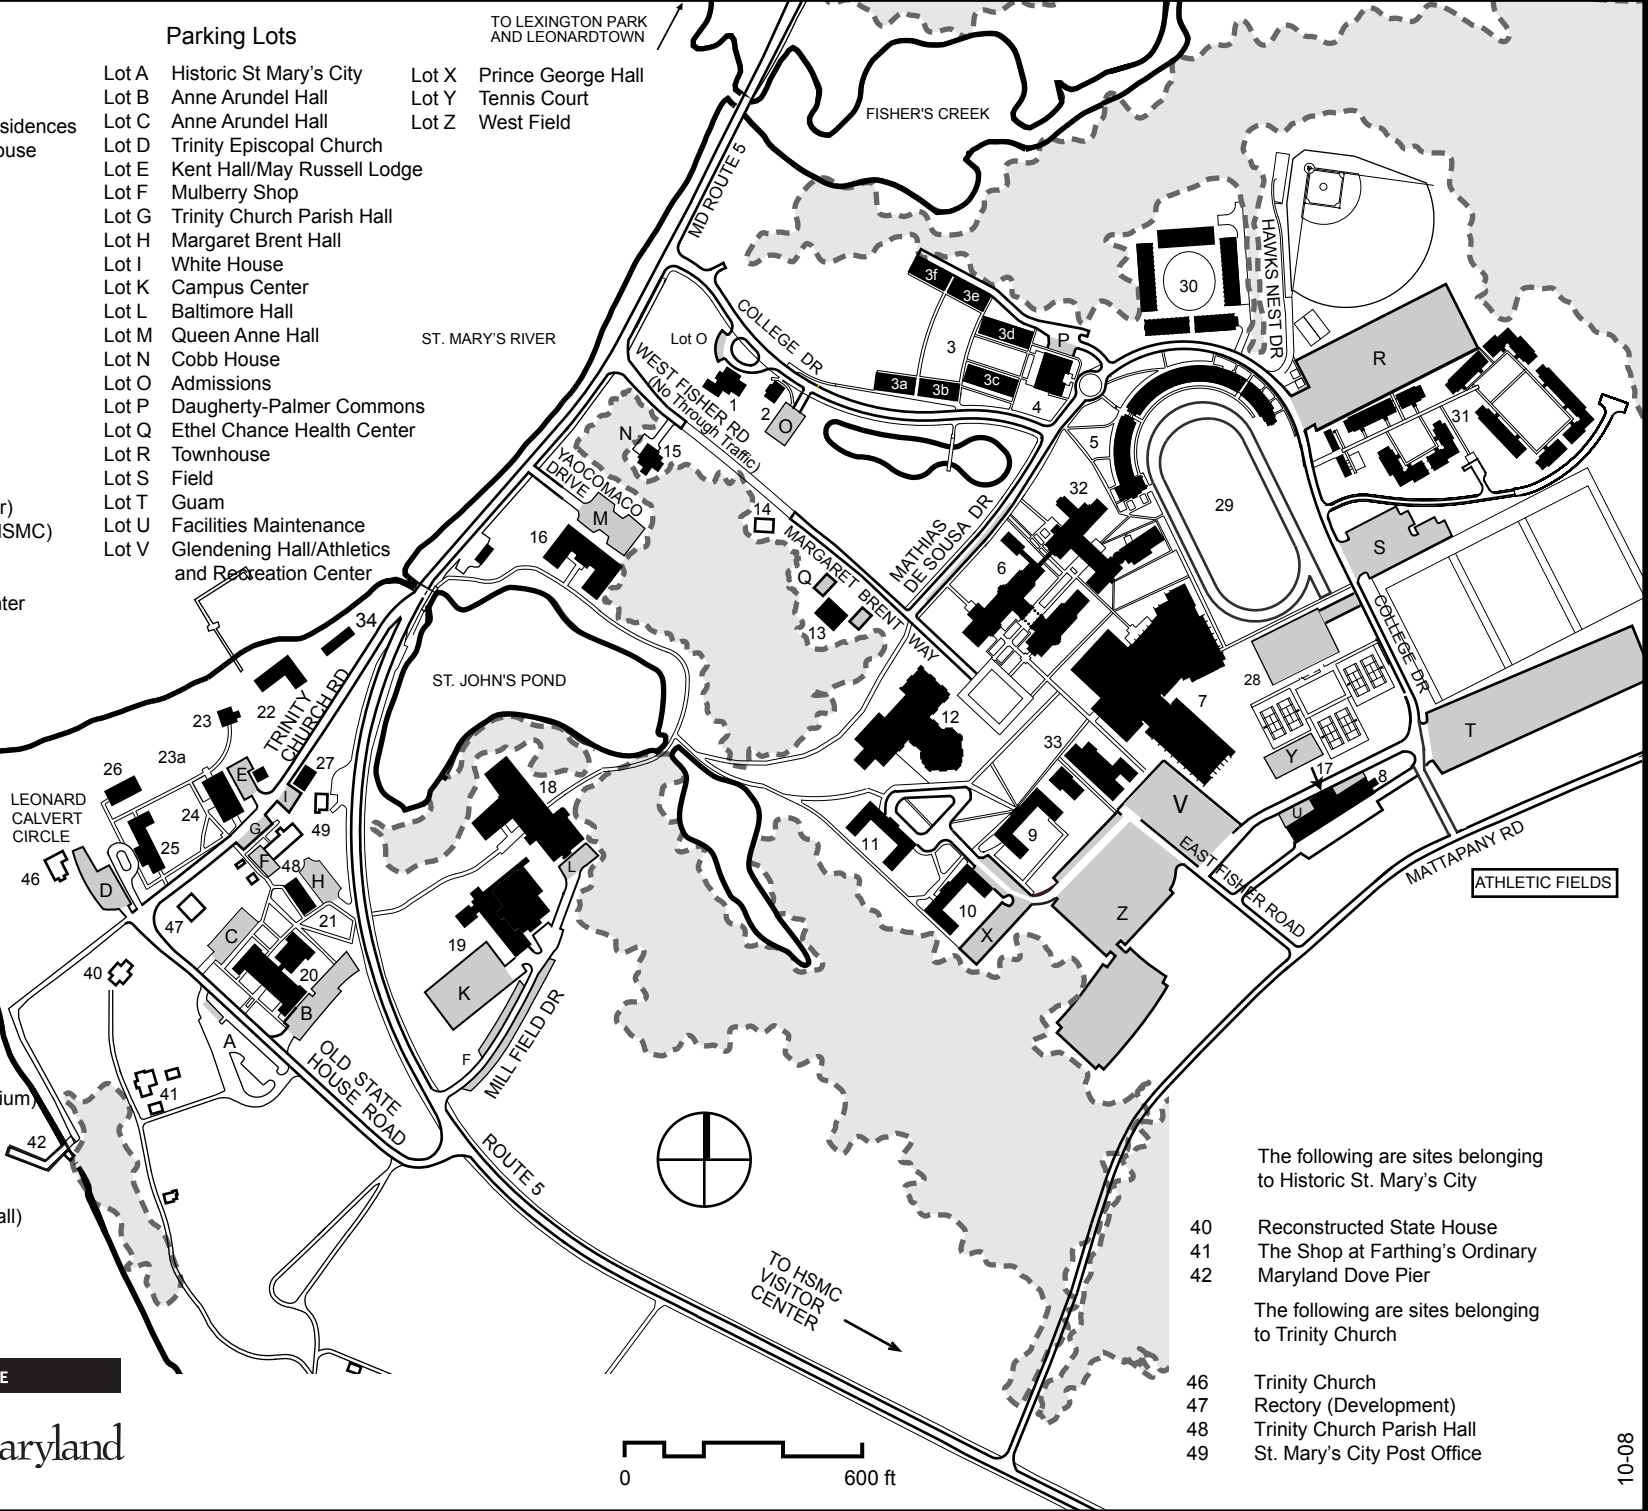

Parking Lots

- Lot A Historic St Mary's City
- Lot B Anne Arundel Hall
- Lot C Anne Arundel Hall
- Lot D Trinity Episcopal Church
- Lot E Kent Hall/May Russell Lodge
- Lot F Mulberry Shop
- Lot G Trinity Church Parish Hall
- Lot H Margaret Brent Hall
- Lot I White House
- Lot K Campus Center
- Lot L Baltimore Hall
- Lot M Queen Anne Hall
- Lot N Cobb House
- Lot O Admissions
- Lot P Daugherty-Palmer Commons
- Lot Q Ethel Chance Health Center
- Lot R Townhouse
- Lot S Field
- Lot T Guam
- Lot U Facilities Maintenance
- Lot V Glendening Hall/Athletics and Recreation Center
- Lot X Prince George Hall
- Lot Y Tennis Court
- Lot Z West Field

- 21 Margaret Brent Hall
  (Business Affairs)
- 22 River Center
- 23 May Russell Lodge
- 23a Garden of Remembrance
- 24 Kent Hall (Social Sciences)
- 25 Calvert Hall (Administration and Residence Hall)
- 26 St Mary's Hall (Auerbach Auditorium)
- 27 White House
- 28 Temporary Parking Lot
- 29 Athletic Stadium
- 30 Lewis Quad (Residence Hall)
- 31 Waring Commons (Residence Hall)
- 32 Goodpaster Hall
- 33 Glendening Hall
- 34 Rowing Center

THE PUBLIC HONORS COLLEGE

St. Mary's College of Maryland
at Historic St. Mary's City

The following are sites belonging to Historic St. Mary's City

- 40 Reconstructed State House
- 41 The Shop at Farthing's Ordinary
- 42 Maryland Dove Pier

The following are sites belonging to Trinity Church

- 46 Trinity Church
- 47 Rectory (Development)
- 48 Trinity Church Parish Hall
- 49 St. Mary's City Post Office